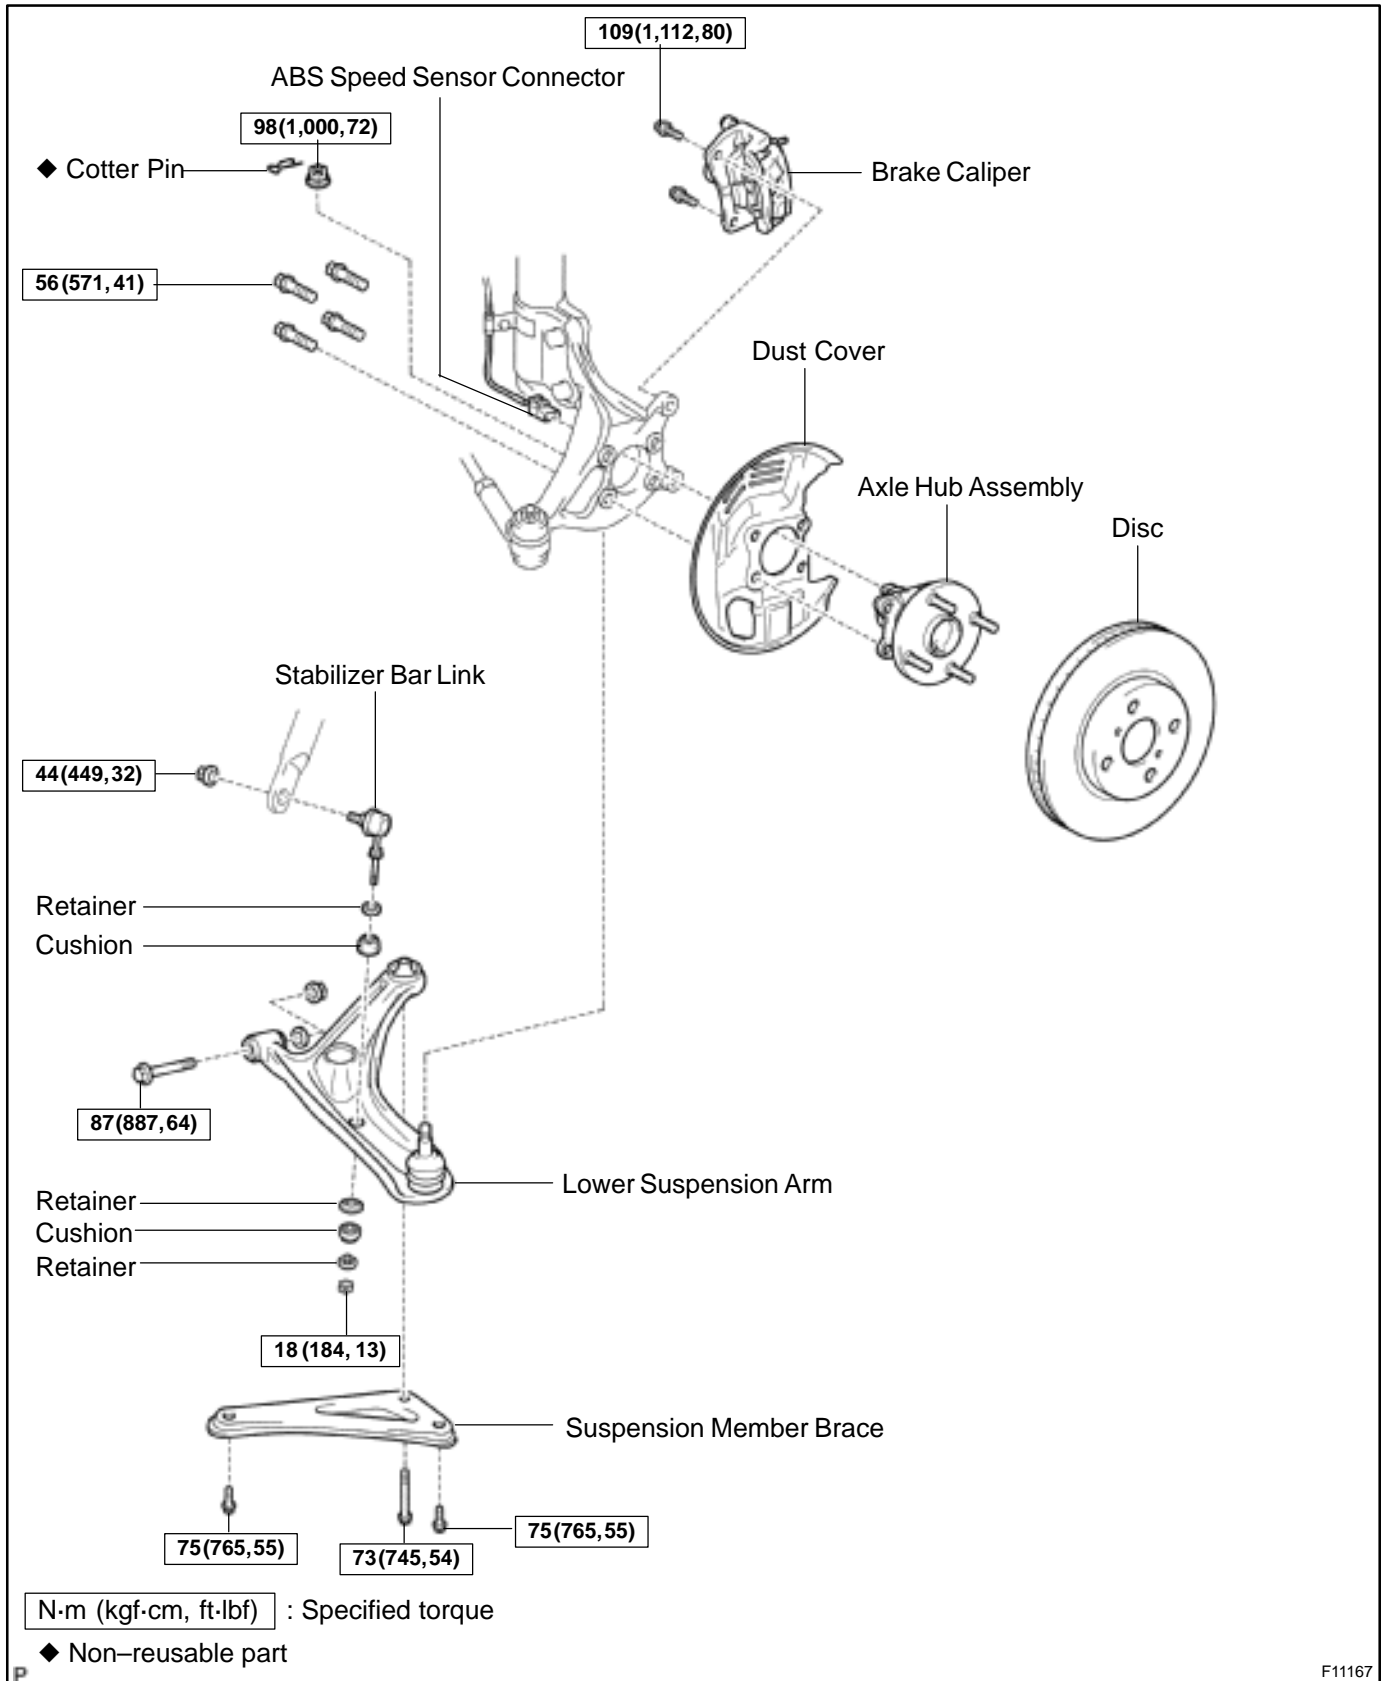

FRONT LOWER SUSPENSION ARM COMPONENTS

SA10R-03

F11167